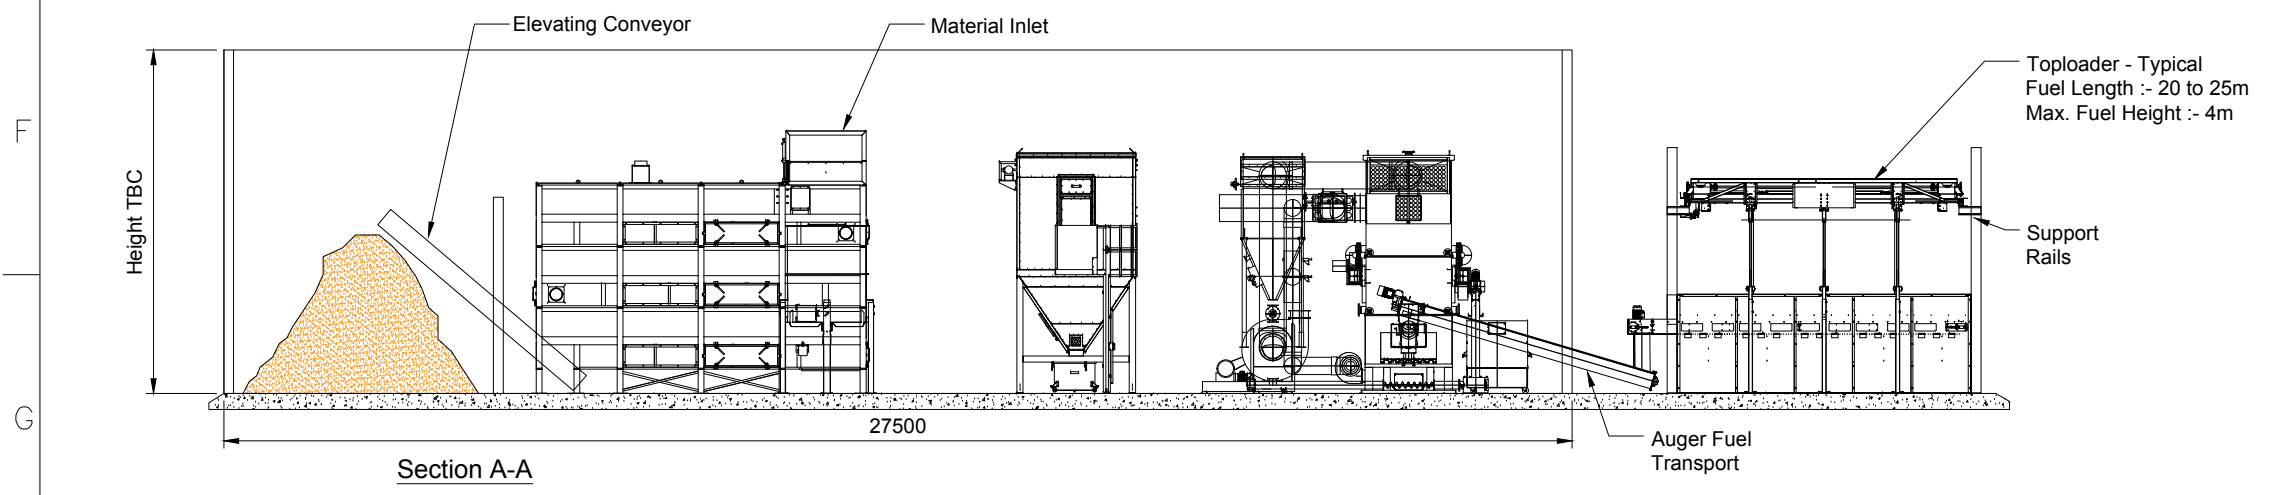

DO NOT SCALE FROM THIS DRAWING. IF IN DOUBT, ASK.

THIS DRAWING IS COPYRIGHT AND MAY NOT BE REPRODUCED EITHER IN PART OR FULL WITHOUT WRITTEN PERMISSION FROM MYRIAD CEG LTD.

Issue Date:	Drawn By:	Approved By:
Drawing Name: 1.5MW HERZ Industrial WID Boiler (Grade 'C' Waste Wood)		
Drawing Number: 1.5MW	Issue No. 1	Sheet No. 1
Scale @ A3: N.T.S.		3rd Angle Projection 