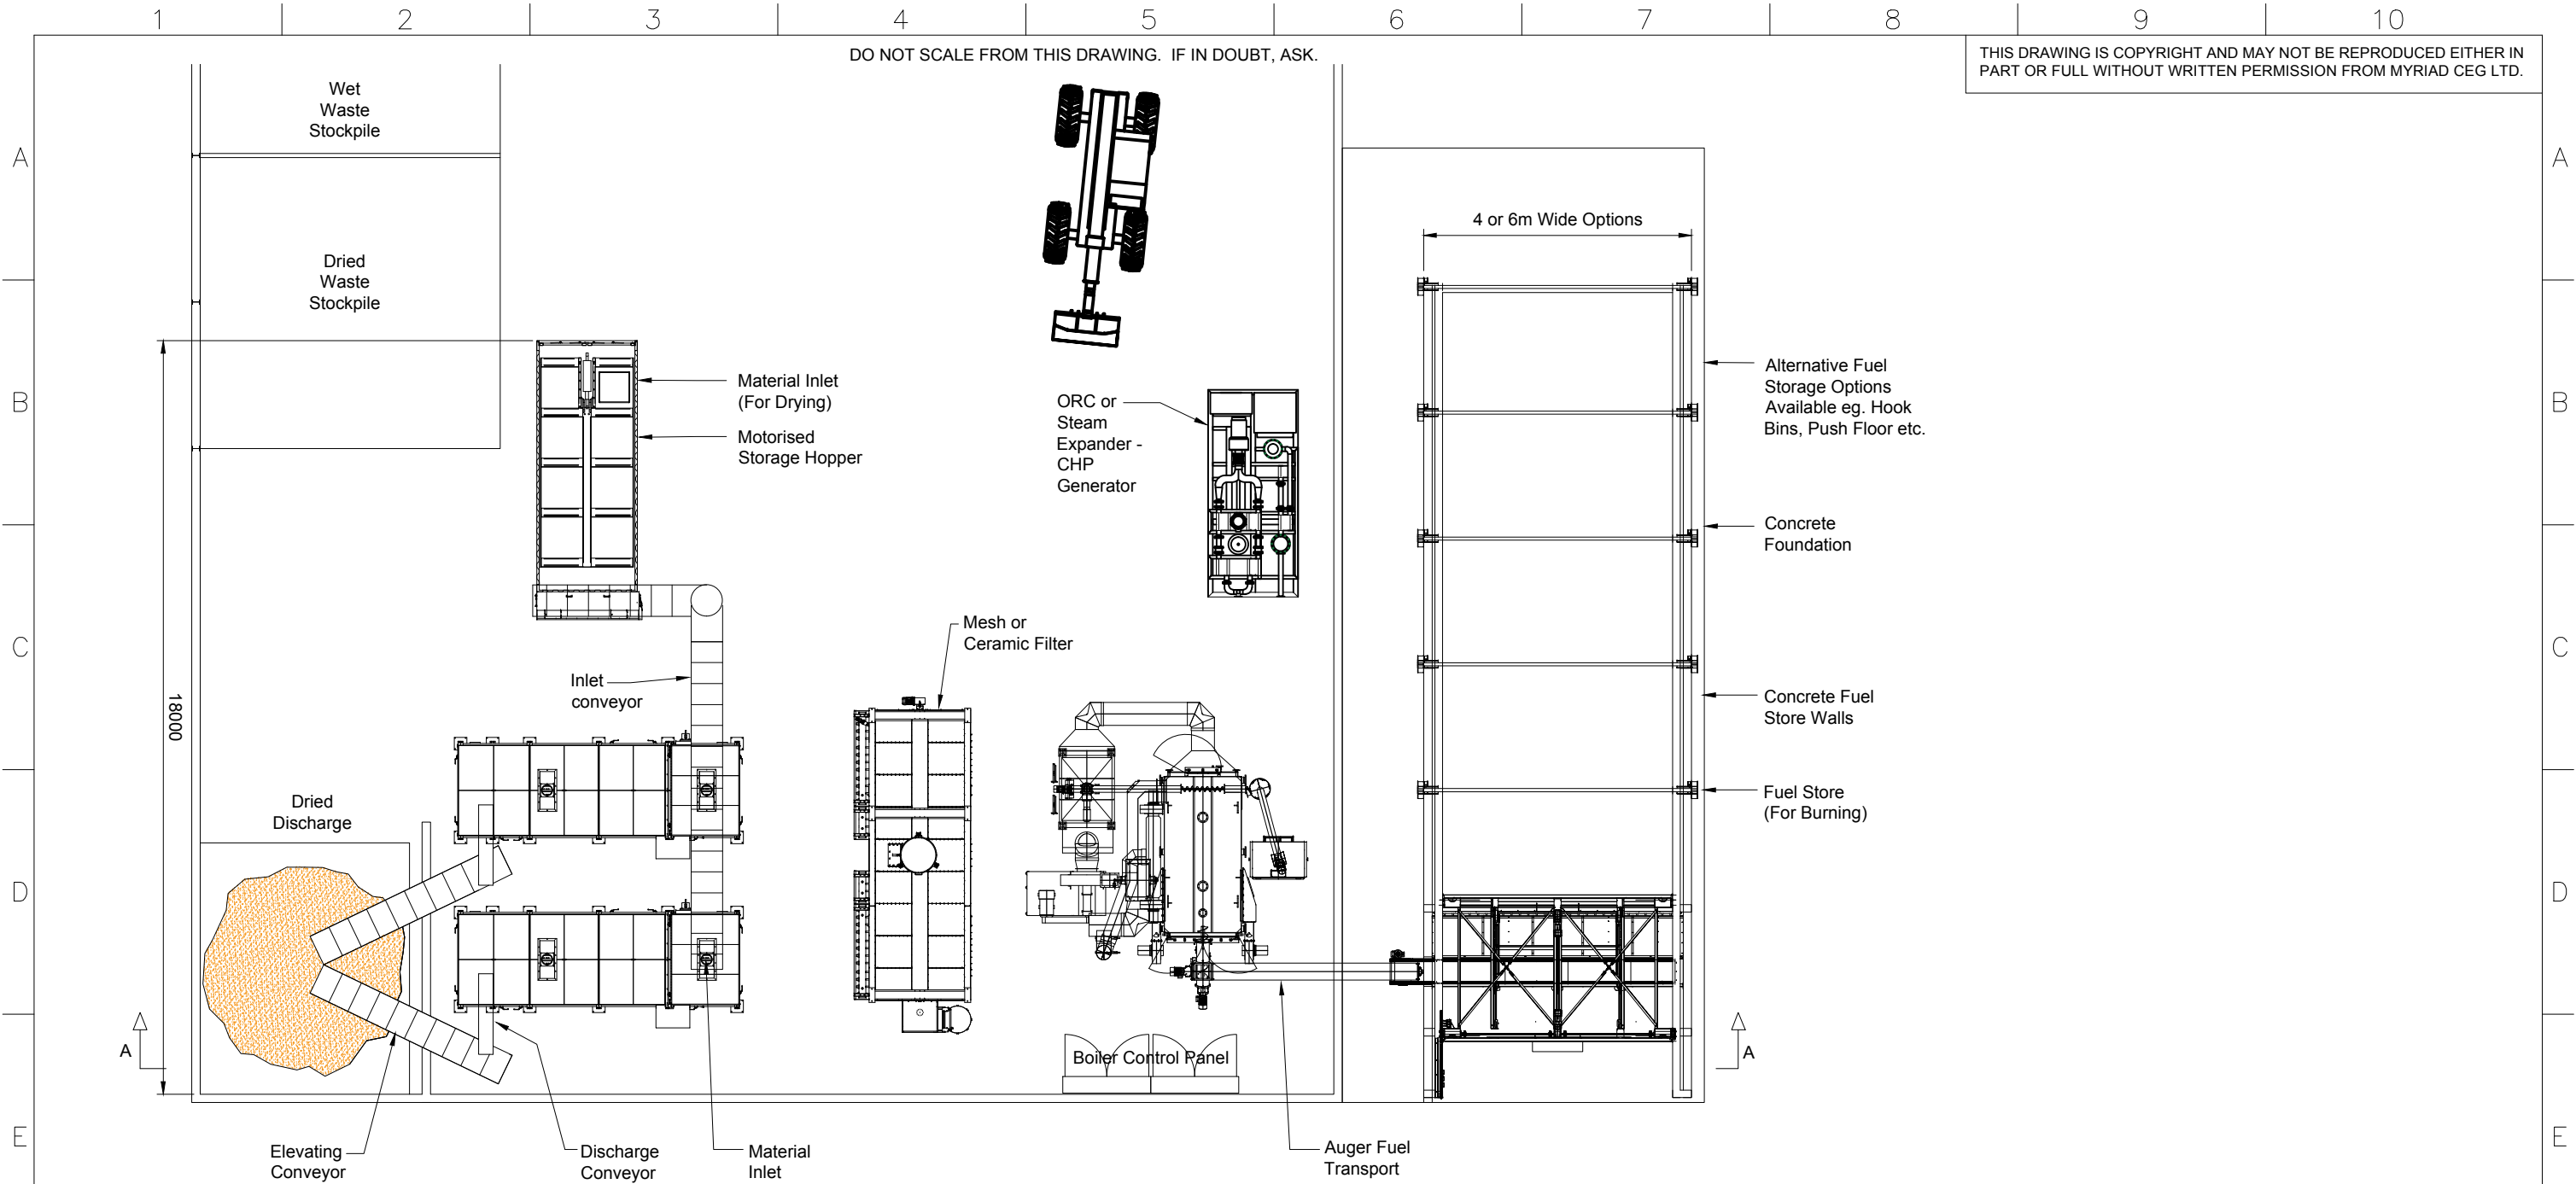

DO NOT SCALE FROM THIS DRAWING. IF IN DOUBT, ASK.

THIS DRAWING IS COPYRIGHT AND MAY NOT BE REPRODUCED EITHER IN PART OR FULL WITHOUT WRITTEN PERMISSION FROM MYRIAD CEG LTD.

Issue Date:	Drawn By:	Approved By:
Drawing Name: 1.5MW HERZ Industrial WID Boiler (Grade 'C' Waste Wood)		
Drawing Number: 1.5MW	Issue No. 1	Sheet No. 1
Scale @ A3: N.T.S.		3rd Angle Projection 