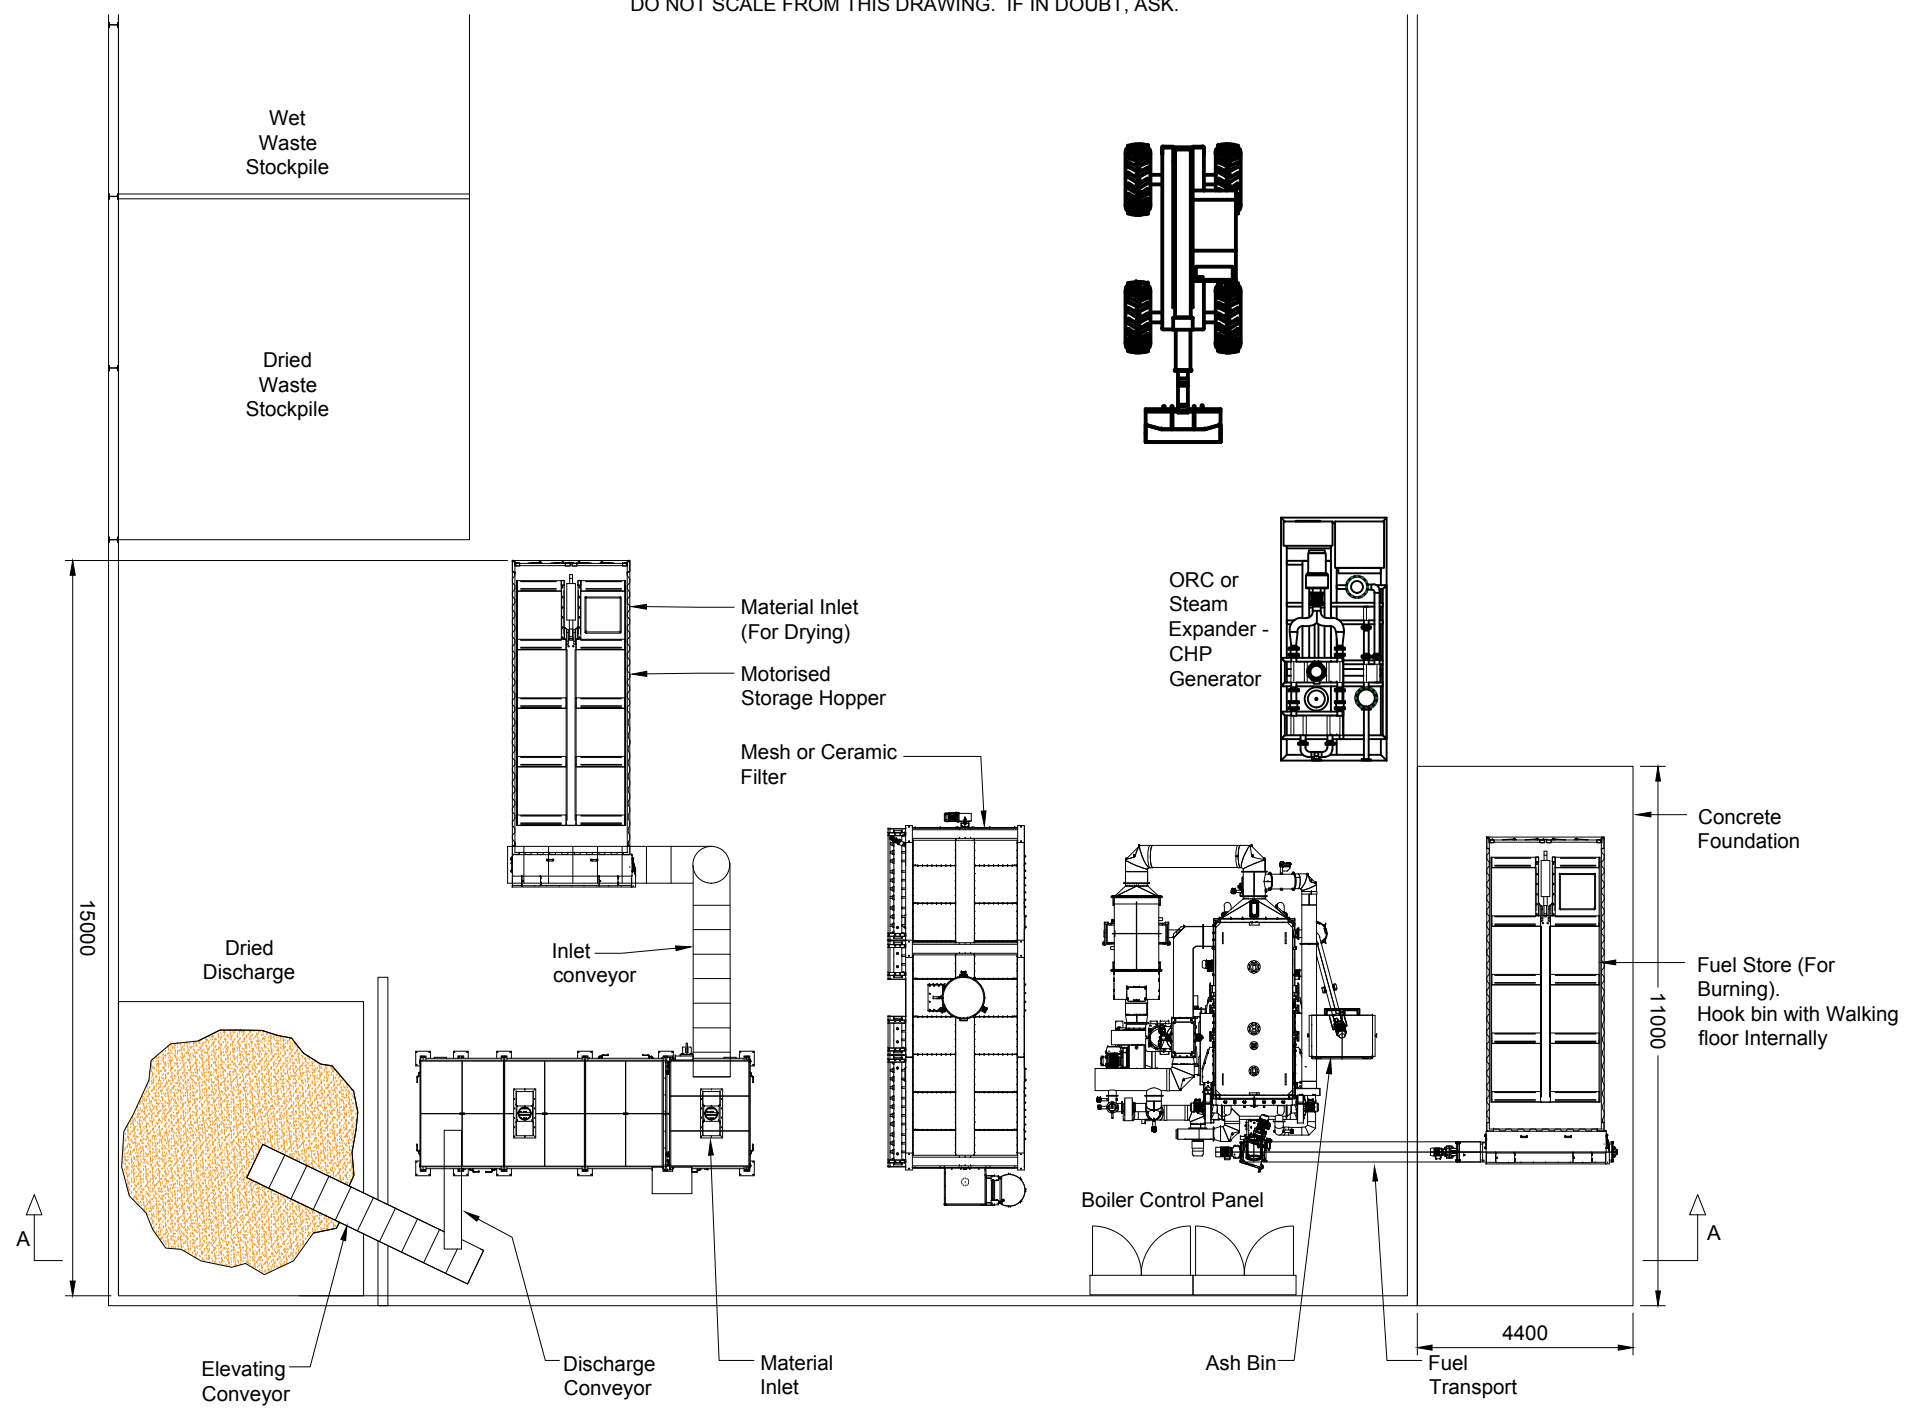

1 2 3 4 5 6 7 8 9 10

DO NOT SCALE FROM THIS DRAWING. IF IN DOUBT, ASK.

THIS DRAWING IS COPYRIGHT AND MAY NOT BE REPRODUCED EITHER IN PART OR FULL WITHOUT WRITTEN PERMISSION FROM MYRIAD CEG LTD.

A
B
C
D
E
F
G

Drawing Name: 1MW HERZ Industrial WID Boiler (Grade 'C' Waste Wood)		
Drawing Number: 1MW	Issue No. 1	Sheet No. 1
Scale @ A3: N.T.S.		3rd Angle Projection

1 2 3 4 5 6 7 8 9 10