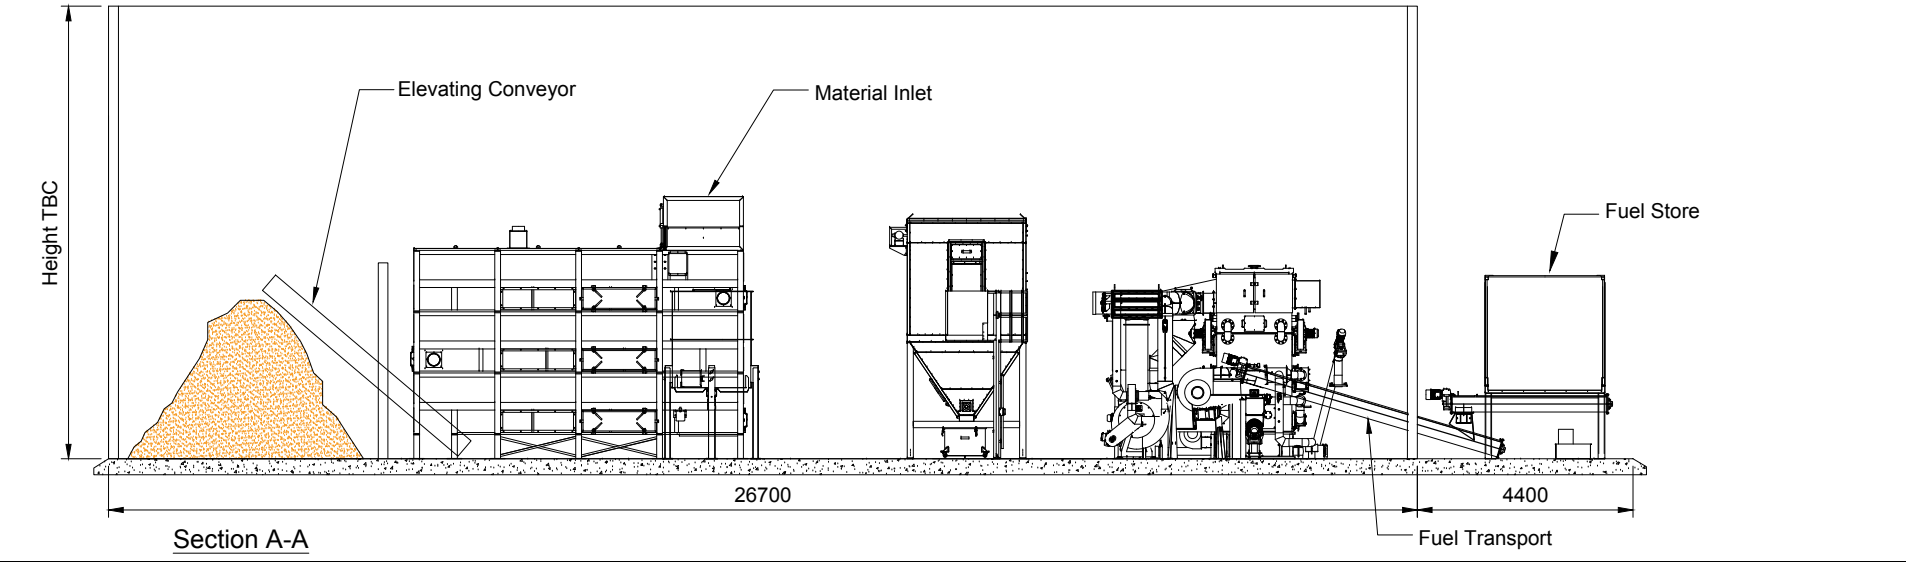

Drawing Name: 1MW HERZ Industrial WID Boiler (Grade 'C' Waste Wood)		
Drawing Number: 1MW	Issue No. 1	Sheet No. 1
Scale @ A3: N.T.S.		3rd Angle Projection

1 2 3 4 5 6 7 8 9 10