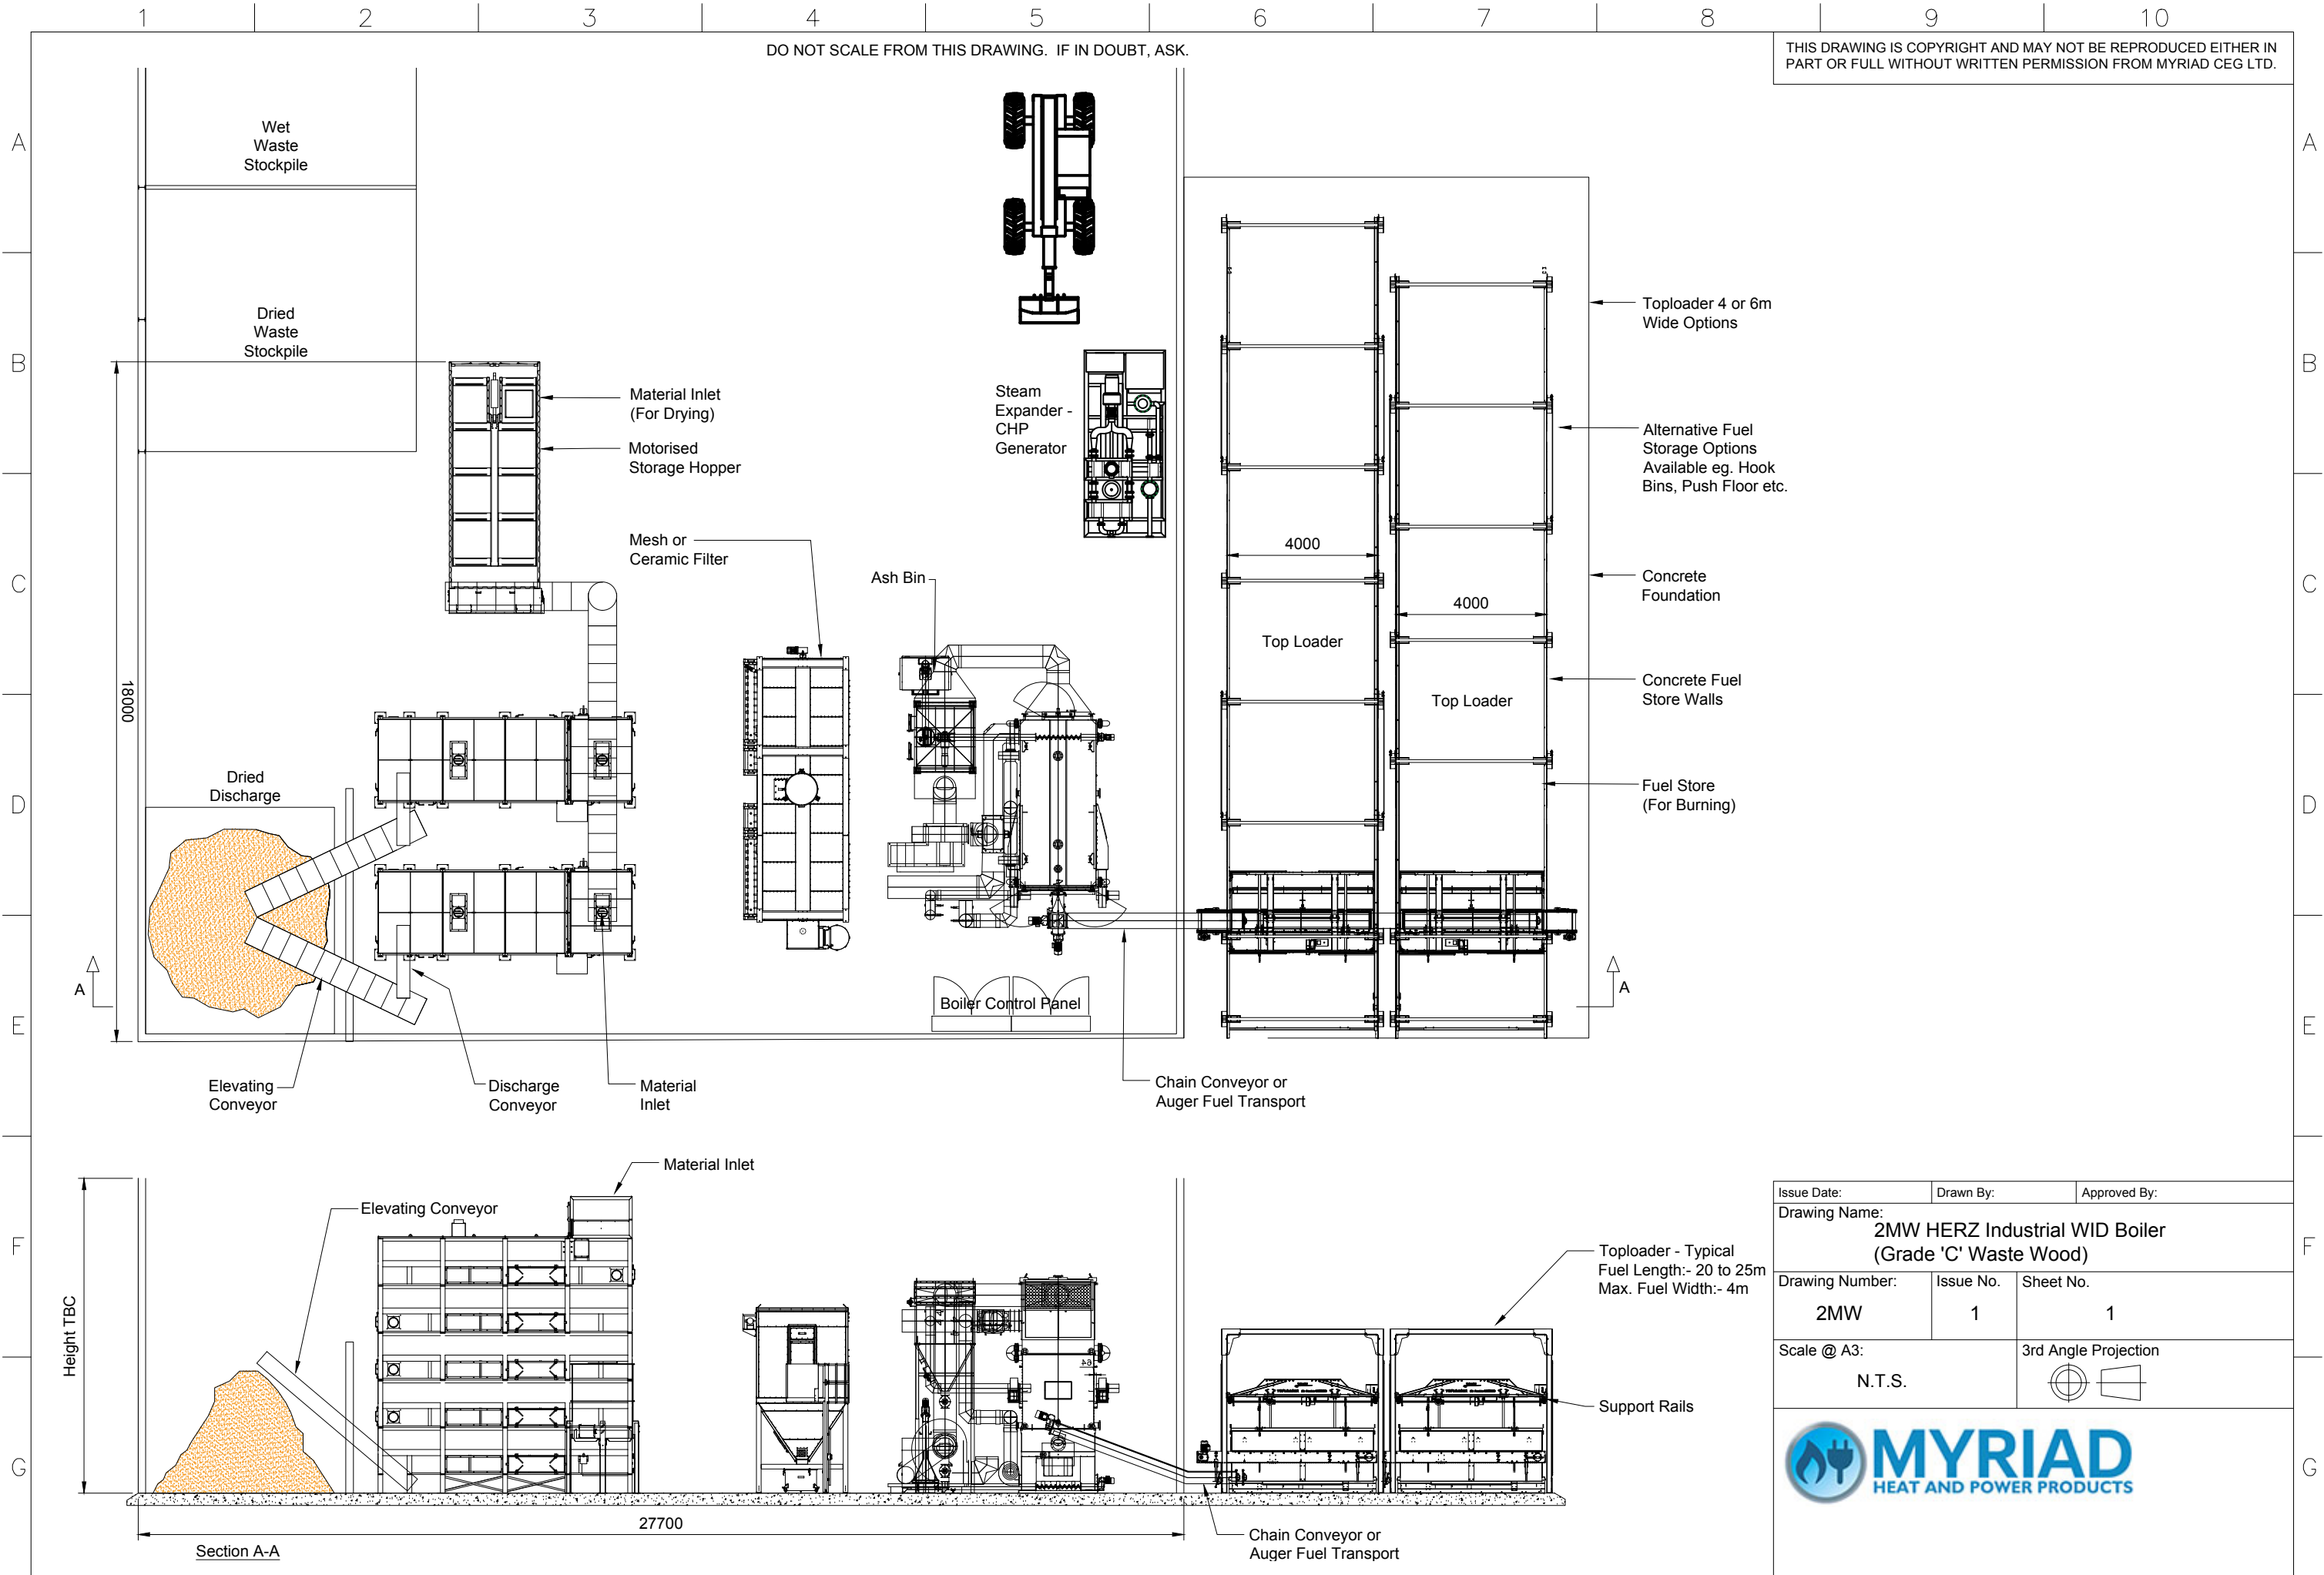

DO NOT SCALE FROM THIS DRAWING. IF IN DOUBT, ASK.

THIS DRAWING IS COPYRIGHT AND MAY NOT BE REPRODUCED EITHER IN PART OR FULL WITHOUT WRITTEN PERMISSION FROM MYRIAD CEG LTD.

Issue Date:	Drawn By:	Approved By:
Drawing Name: 2MW HERZ Industrial WID Boiler (Grade 'C' Waste Wood)		
Drawing Number: 2MW	Issue No. 1	Sheet No. 1
Scale @ A3: N.T.S.		3rd Angle Projection